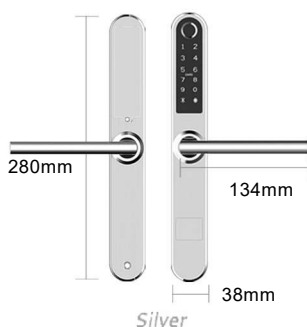

Size & Color

Silver