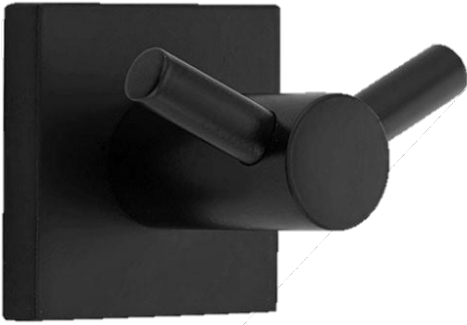

Bathroom Accessories Standard Style