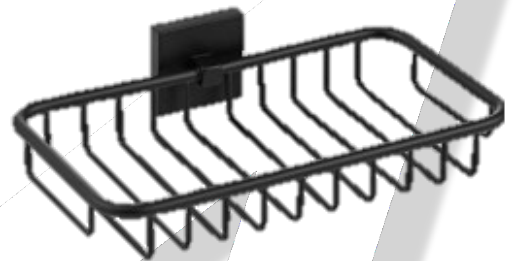

Bathroom Accessories Standard Style