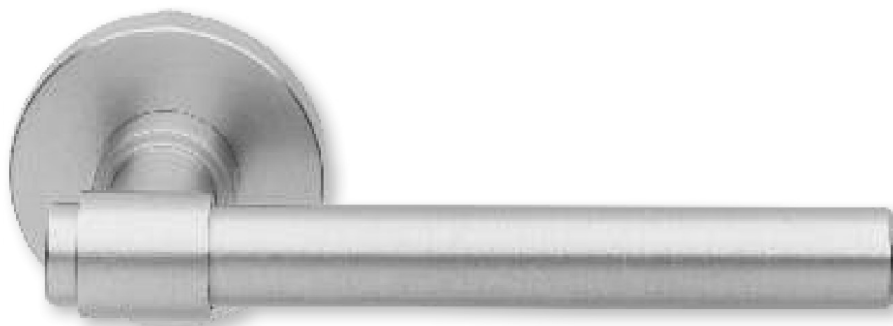

2331

MATERIAL

BRASS

DIMENSIONS

04 ROSETTE HANDLE

01 PLATE HANDLE

FINISHES

06 NICKEL MAT

16 POLISHED CHROME

09 POLISHED ORO

85 DARK BRONZE

2321

MATERIAL

BRASS

DIMENSIONS

04 ROSETTE HANDLE

MATERIAL

ZAMAK

DIMENSIONS

04 ROSETTE HANDLE

18 NARROW SECURITY ROSETTE HANDLE

FINISHES

06 NICKEL MAT

17 CHROME MAT