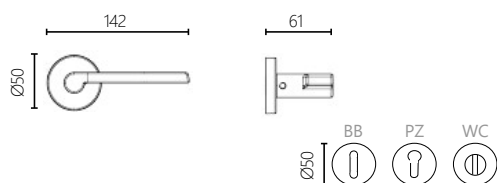

2386

MATERIAL

ZAMAK

DIMENSIONS

04 ROSETTE HANDLE

FINISHES

06 NICKEL MAT

17 CHROME MAT

2331

MATERIAL

BRASS

DIMENSIONS

04 ROSETTE HANDLE

01 PLATE HANDLE

FINISHES

06 NICKEL MAT

16 POLISHED CHROME

09 POLISHED ORO

85 DARK BRONZE

2321

MATERIAL

BRASS

DIMENSIONS

04 ROSETTE HANDLE

MATERIAL

ZAMAK

DIMENSIONS

04 ROSETTE HANDLE

18 NARROW SECURITY ROSETTE HANDLE

FINISHES

06 NICKEL MAT

17 CHROME MAT