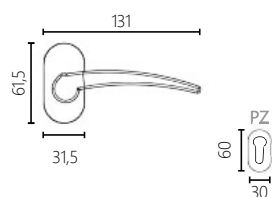

2386

MATERIAL

ZAMAK

DIMENSIONS

04 ROSETTE HANDLE

FINISHES

06 NICKEL MAT

17 CHROME MAT

2331

MATERIAL

BRASS

DIMENSIONS

04 ROSETTE HANDLE

01 PLATE HANDLE

FINISHES

06 NICKEL MAT

16 POLISHED CHROME

09 POLISHED ORO

85 DARK BRONZE

2321

MATERIAL

BRASS

DIMENSIONS

04 ROSETTE HANDLE

MATERIAL

ZAMAK

DIMENSIONS

04 ROSETTE HANDLE

18 NARROW SECURITY ROSETTE HANDLE

FINISHES

06 NICKEL MAT

17 CHROME MAT