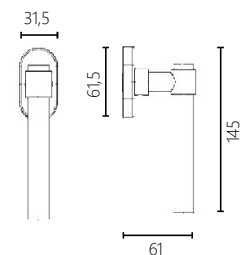

DK DRY KEEP WINDOW HANDLE