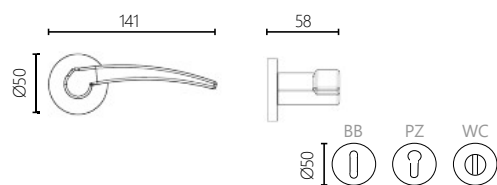

16 POLISHED CHROME

09 POLISHED ORO

85 DARK BRONZE

2321

MATERIAL

BRASS

DIMENSIONS

04 ROSETTE HANDLE

MATERIAL

ZAMAK

DIMENSIONS

04 ROSETTE HANDLE

18 NARROW SECURITY ROSETTE HANDLE

FINISHES

06 NICKEL MAT

17 CHROME MAT