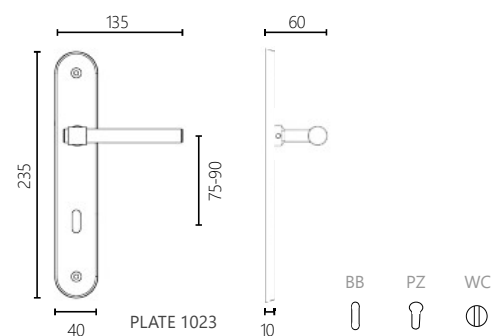

01 PLATE HANDLE

FINISHES

06 NICKEL MAT

16 POLISHED CHROME

09 POLISHED ORO

85 DARK BRONZE