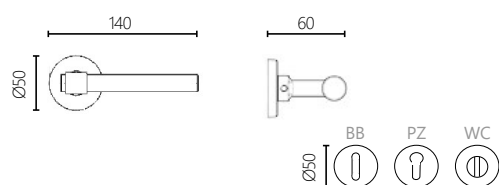

2331

MATERIAL

BRASS

DIMENSIONS

04 ROSETTE HANDLE

01 PLATE HANDLE

FINISHES

06 NICKEL MAT

16 POLISHED CHROME

09 POLISHED ORO

85 DARK BRONZE

2321

MATERIAL

BRASS

DIMENSIONS

04 ROSETTE HANDLE

MATERIAL

ZAMAK

DIMENSIONS

04 ROSETTE HANDLE

18 NARROW SECURITY ROSETTE HANDLE

FINISHES

06 NICKEL MAT

17 CHROME MAT