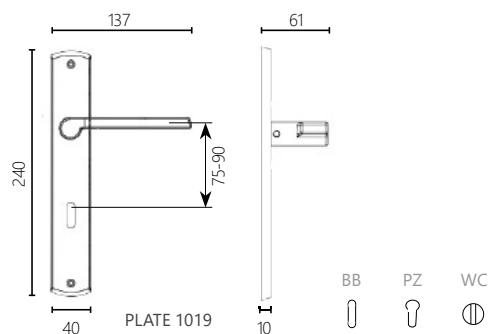

2386

MATERIAL

ZAMAK

DIMENSIONS

04 ROSETTE HANDLE

FINISHES

06 NICKEL MAT

17 CHROME MAT

2331

MATERIAL

BRASS

DIMENSIONS

04 ROSETTE HANDLE

01 PLATE HANDLE

FINISHES

06 NICKEL MAT

16 POLISHED CHROME

09 POLISHED ORO

85 DARK BRONZE

2321

MATERIAL

BRASS

DIMENSIONS

04 ROSETTE HANDLE

MATERIAL

ZAMAK

DIMENSIONS

04 ROSETTE HANDLE

18 NARROW SECURITY ROSETTE HANDLE

FINISHES

06 NICKEL MAT

17 CHROME MAT