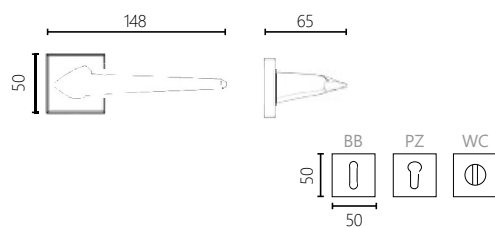

2386

MATERIAL

ZAMAK

DIMENSIONS

04 ROSETTE HANDLE

FINISHES

06 NICKEL MAT

17 CHROME MAT

2331

MATERIAL

BRASS

DIMENSIONS

04 ROSETTE HANDLE

01 PLATE HANDLE

FINISHES

06 NICKEL MAT

16 POLISHED CHROME

09 POLISHED ORO

85 DARK BRONZE

2321

MATERIAL

BRASS

DIMENSIONS

04 ROSETTE HANDLE

MATERIAL

ZAMAK

DIMENSIONS

04 ROSETTE HANDLE

18 NARROW SECURITY ROSETTE HANDLE

FINISHES

06 NICKEL MAT

17 CHROME MAT